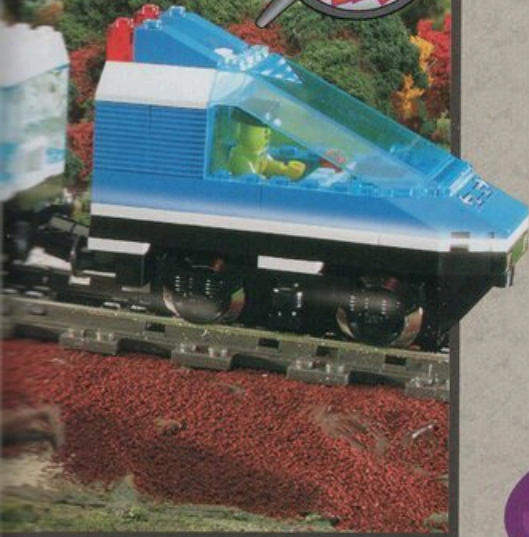

HARD TO FIND!